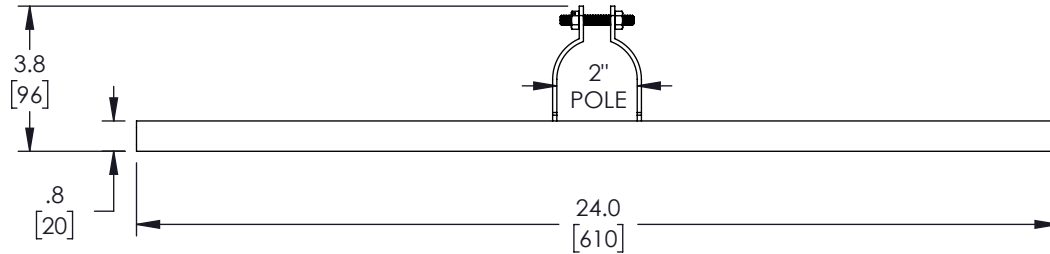

2X MOUNTS

NOTES:

1. ALL HARDWARE INCLUDED

<p>UNLESS OTHERWISE SPECIFIED, DIMENSIONS ARE IN INCHES [mm]</p> <p>OVERALL CABLE LENGTH TOLERANCE: ≤12 [305] = +1 [25] / -0 >12 [305] ≤60 [1524] = +2 [51] / -0 >60 [1524] ≤120 [3048] = +4 [102] / -0 >120 [3048] ≤300 [7620] = +6 [152] / -0 >300 [7620] = +5% / -0</p> <p>ALL OTHER DIMENSIONAL TOLERANCES: .X = ± .2 [5] FRACTIONS ± 1/32 .XX = ± .02 [5] ANGLES ± 1° .XXX = ± .005 [13]</p> <p>THIRD-ANGLE PROJECTION</p>	<p>APPROVALS</p> <p>DRAWN BY BPUCHASKI</p> <p>CHECKED BY DFRISIELLO</p> <p>APPROVED BY MMARTINEZ</p>	<p>DATE</p> <p>04/19/2022</p> <p>04/19/2022</p> <p>04/19/2022</p>	<p>TRANSTECTOR an INFINITO brand</p> <p>10701 Airport Road, Hayden, ID 83835 Phone: 1.208.635.6400 Fax: 1.208.955.2041</p>	
	<p>CATEGORY</p> <p>ENCLOSURES</p>		<p>PRODUCT DESCRIPTION</p> <p>POLEMOUNT FOR PC242410 ENCLOSURE - 2" POLE</p>	
	<p>CONFIGURATION DETAILS OF UNDIMENSIONED FEATURES MAY VARY</p>	<p>COLOR VARIATIONS MAY OCCUR</p>	<p>SIZE A</p> <p>CAGE CODE 30992</p> <p>ITEM NO. TEF-PMT39</p>	<p>REV. A</p>
	<p>SCALE: NONE</p>		<p>CAD FILE: TEF-PMT39.SLDDRW</p>	<p>SHEET 1 OF 1</p>