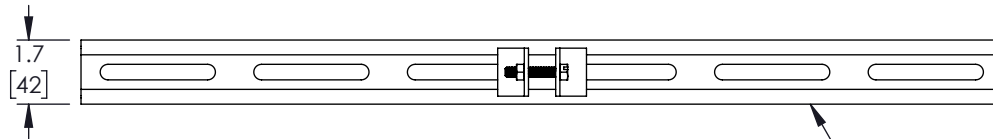

2X MOUNTS

NOTES:

1. ALL HARDWARE INCLUDED

<p>UNLESS OTHERWISE SPECIFIED, DIMENSIONS ARE IN INCHES [mm]</p> <p>OVERALL CABLE LENGTH TOLERANCE: ≤12 [305] = +1 [25] / -0 >12 [305] ≤60 [1524] = +2 [51] / -0 >60 [1524] ≤120 [3048] = +4 [102] / -0 >120 [3048] ≤300 [7620] = +6 [152] / -0 >300 [7620] = +5% / -0</p> <p>ALL OTHER DIMENSIONAL TOLERANCES: .X = ± .2 [5] FRACTIONS ± 1/32 .XX = ± .02 [5] ANGLES ± 1° .XXX = ± .005 [13]</p> <p>THIRD-ANGLE PROJECTION</p>	<p>APPROVALS</p> <p>DRAWN BY BPUCHASKI</p> <p>CHECKED BY DFRISIELLO</p> <p>APPROVED BY MMARTINEZ</p>	<p>DATE</p> <p>04/19/2022</p> <p>04/19/2022</p> <p>04/19/2022</p>	<p>TRANSTECTOR an INFINITO brand</p> <p>10701 Airport Road, Hayden, ID 83835 Phone: 1.208.635.6400 Fax: 1.208.955.2041</p>	
	<p>CATEGORY</p> <p>ENCLOSURES</p>		<p>PRODUCT DESCRIPTION</p> <p>POLEMOUNT FOR PC242410 ENCLOSURE - 2" POLE</p>	
	<p>CONFIGURATION DETAILS OF UNDIMENSIONED FEATURES MAY VARY</p>	<p>COLOR VARIATIONS MAY OCCUR</p>	<p>SIZE A</p> <p>CAGE CODE 30992</p> <p>ITEM NO. TEF-PMT39</p>	<p>REV. A</p>
	<p>SCALE: NONE</p>		<p>CAD FILE: TEF-PMT39.SLDDRW</p>	<p>SHEET 1 OF 1</p>