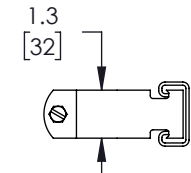

2X MOUNTS

NOTES:

1. ALL HARDWARE INCLUDED

<p>UNLESS OTHERWISE SPECIFIED, DIMENSIONS ARE IN INCHES [mm]</p> <p>OVERALL CABLE LENGTH TOLERANCE: ≤12 [305] = +1 [25] / -0 >12 [305] ≤60 [1524] = +2 [51] / -0 >60 [1524] ≤120 [3048] = +4 [102] / -0 >120 [3048] ≤300 [7620] = +6 [152] / -0 >300 [7620] = +5% / -0</p> <p>ALL OTHER DIMENSIONAL TOLERANCES: .X = ± .2 [5] FRACTIONS ± 1/32 .XX = ± .02 [5] ANGLES ± 1° .XXX = ± .005 [13]</p> <p>THIRD-ANGLE PROJECTION</p>	<p>APPROVALS</p> <p>DRAWN BY BPUCHASKI</p> <p>CHECKED BY DFRISIELLO</p> <p>APPROVED BY MMARTINEZ</p>	<p>DATE</p> <p>04/19/2022</p> <p>04/19/2022</p> <p>04/19/2022</p>	<p>TRANSTECTOR an INFINITO brand</p> <p>10701 Airport Road, Hayden, ID 83835 Phone: 1.208.635.6400 Fax: 1.208.955.2041</p>	
	<p>CATEGORY</p> <p>ENCLOSURES</p>		<p>PRODUCT DESCRIPTION</p> <p>POLEMOUNT FOR PC242410 ENCLOSURE - 2" POLE</p>	
	<p>CONFIGURATION DETAILS OF UNDIMENSIONED FEATURES MAY VARY</p>	<p>COLOR VARIATIONS MAY OCCUR</p>	<p>SIZE A</p> <p>CAGE CODE 30992</p> <p>ITEM NO. TEF-PMT39</p>	<p>REV. A</p>
	<p>SCALE: NONE</p>		<p>CAD FILE: TEF-PMT39.SLDDRW</p>	<p>SHEET 1 OF 1</p>