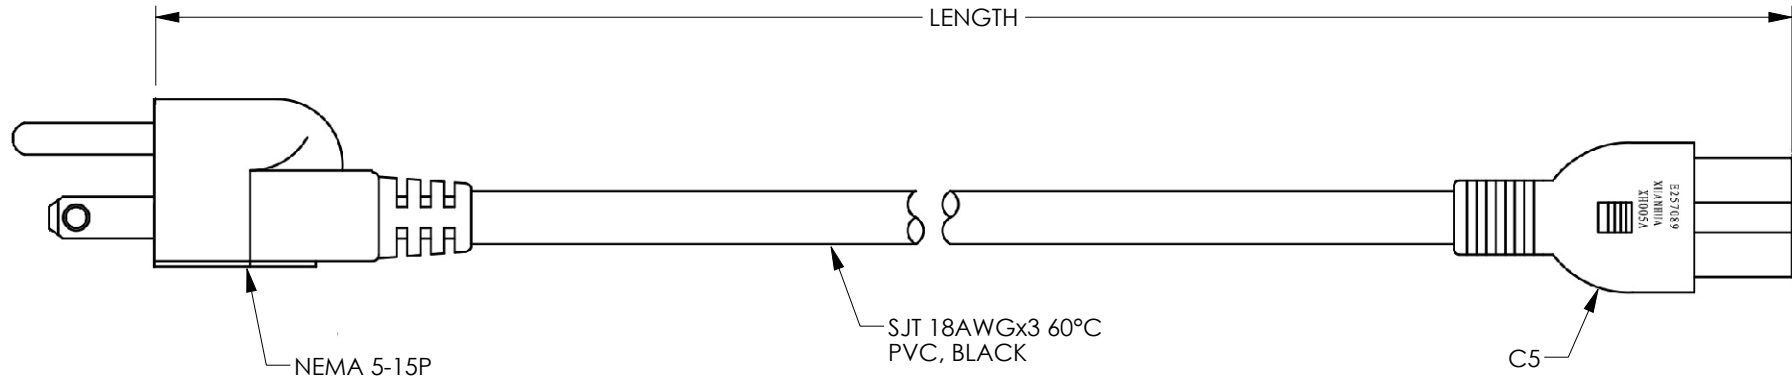

PART NUMBER BLACK	LENGTH FEET [METER]
TTA00009-04F	4.0 [1.22]
TTA00009-06F	6.0 [1.83]
TTA00009-10F	10.0 [3.05]
TTA00009-15F	15.0 [4.57]

NOTES:

- VOLTAGE RATING: AC \geq 1500V/S
- CONNECTOR C5 POWER RATING: 10A UL-E257089
- CONNECTOR MALE POWER RATING: NEMA 5-15P UL-E257089
- CABLE: SJT 18AWGx3, 300V, 60°C VW-1 E313867 FT1
- CABLE ASSEMBLY SHALL BE INDIVIDUALLY PACKAGED.

UNLESS OTHERWISE SPECIFIED, DIMENSIONS ARE IN INCHES [mm] OVERALL CABLE LENGTH TOLERANCE: ≤ 12 [305] = +1 [25] / -0 > 12 [305] ≤ 60 [1524] = +2 [51] / -0 > 60 [1524] ≤ 120 [3048] = +4 [102] / -0 > 120 [3048] ≤ 300 [7620] = +6 [152] / -0 > 300 [7620] = +5% / -0 ALL OTHER DIMENSIONAL TOLERANCES: .X = $\pm .2$ [5] FRACTIONS $\pm 1/32$.XX = $\pm .02$ [.5] ANGLES $\pm 1^\circ$.XXX = $\pm .005$ [.13]	APPROVALS DRAWN BY KGLEBOVA CHECKED BY DFRISIELLO APPROVED BY GUTTADAURO	DATE 04/05/2023 04/07/2023 04/11/2023	10701 Airport Road, Hayden, ID 83835 Phone: 1.208.635.6400 Fax: 1.208.955.2041 an INFINITI® brand	CATEGORY POWER PRODUCTS	PRODUCT DESCRIPTION LAPTOP POWER CORD - NEMA 5-15P TO C5 - 10Amp	SCALE: NONE CAD FILE: tta00009-xxx.SLDDRW SHEET 1 OF 1
	THIRD-ANGLE PROJECTION 	CONFIGURATION DETAILS OF UNDIMENSIONED FEATURES MAY VARY COLOR VARIATIONS MAY OCCUR				