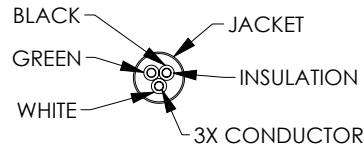

PART NUMBER BLACK	LENGTH FEET [METER]
TTA00009-04F	4.0 [1.22]
TTA00009-06F	6.0 [1.83]
TTA00009-10F	10.0 [3.05]
TTA00009-15F	15.0 [4.57]

NOTES:

- VOLTAGE RATING: AC \geq 1500V/S
- CONNECTOR C5 POWER RATING: 10A UL-E257089
- CONNECTOR MALE POWER RATING: NEMA 5-15P UL-E257089
- CABLE: SJT 18AWGx3, 300V, 60°C VW-1 E313867 FT1
- CABLE ASSEMBLY SHALL BE INDIVIDUALLY PACKAGED.