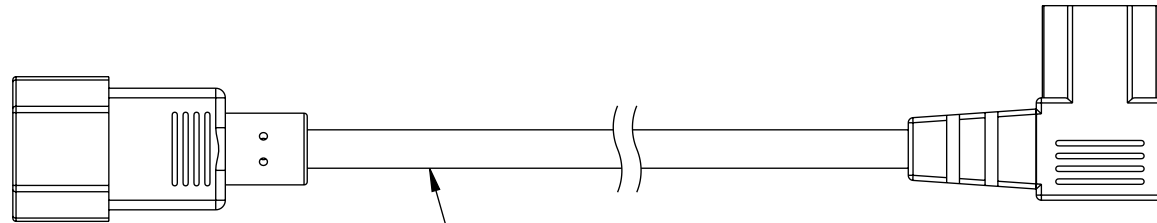

C13 PLUG  
EN60320  
LEFT ANGLE  
CONNECTOR  
BLACK

C14 PLUG  
EN60320  
CONNECTOR  
BLACK

SJT3X18AWG CABLE  
BLACK

MODEL NO.	LENGTH +/-2%
TTA00022-3F	3.0 FEET
TTA00022-6F	6.0 FEET
TTA00022-10F	10.0 FEET

NOTES:

1. APPROVALS: UL / CSA OR cUL
2. RATING: 10A / 250V
3. CABLE ASSEMBLY SHALL BE TESTED FOR CONTINUITY.
4. CABLE ASSEMBLY SHALL BE INDIVIDUALLY PACKAGED.

UNLESS OTHERWISE SPECIFIED, DIMENSIONS ARE IN INCHES [mm]  OVERALL CABLE LENGTH TOLERANCE: ≤12 [305] = +1 [25] / -0 >12 [305] ≤60 [1524] = +2 [51] / -0 >60 [1524] ≤120 [3048] = +4 [102] / -0 >120 [3048] ≤300 [7620] = +6 [152] / -0 >300 [7620] = +5% / -0  ALL OTHER DIMENSIONAL TOLERANCES: .X = ± .2 [5]      FRACTIONS ± 1/32 .XX = ± .02 [5]      ANGLES ± 1° .XXX = ± .005 [13]	APPROVALS DRAWN BY KGLEBOVA CHECKED BY DFRISIELLO APPROVED BY GUTTADAURO	DATE 04/06/2023  04/10/2023  04/12/2023	 an INFINIT@ brand  10701 Airport Road, Hayden, ID 83835 Phone: 1.208.635.6400 Fax: 1.208.955.2041	
	CONFIGURATION DETAILS OF UNDIMENSIONED FEATURES MAY VARY  COLOR VARIATIONS MAY OCCUR			CATEGORY  <b>POWER PRODUCTS</b>  PRODUCT DESCRIPTION <b>CPU/PDU POWER CORD - C14 TO C13 LEFT ANGLE - 10 Amp</b>
THIRD-ANGLE PROJECTION 	SIZE <b>A</b>	CAGE CODE <b>30992</b>	ITEM NO. <b>TTA00022</b>	REV. <b>A</b>
SCALE: NONE		CAD FILE: Hta00022.SLDDRW		SHEET 1 OF 1