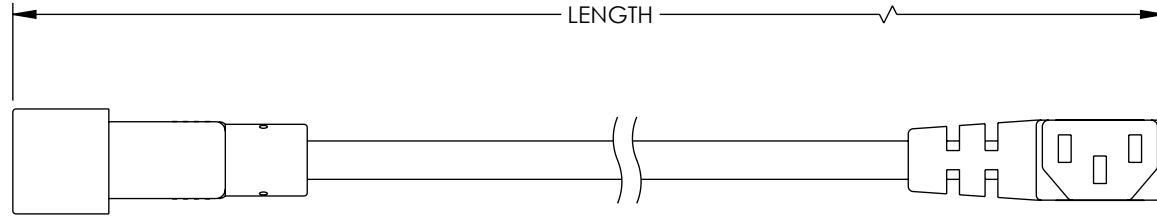

C13 PLUG  
EN60320  
LEFT ANGLE  
CONNECTOR  
BLACK

C14 PLUG  
EN60320  
CONNECTOR  
BLACK

SJT3X18AWG CABLE  
BLACK

MODEL NO.	LENGTH +/-2%
TTA00022-3F	3.0 FEET
TTA00022-6F	6.0 FEET
TTA00022-10F	10.0 FEET

NOTES:

1. APPROVALS: UL / CSA OR cUL
2. RATING: 10A / 250V
3. CABLE ASSEMBLY SHALL BE TESTED FOR CONTINUITY.
4. CABLE ASSEMBLY SHALL BE INDIVIDUALLY PACKAGED.

UNLESS OTHERWISE SPECIFIED, DIMENSIONS ARE IN INCHES [mm]  OVERALL CABLE LENGTH TOLERANCE: ≤12 [305] = +1 [25] / -0 >12 [305] ≤60 [1524] = +2 [51] / -0 >60 [1524] ≤120 [3048] = +4 [102] / -0 >120 [3048] ≤300 [7620] = +6 [152] / -0 >300 [7620] = +5% / -0  ALL OTHER DIMENSIONAL TOLERANCES: .X = ± .2 [5]      FRACTIONS ± 1/32 .XX = ± .02 [5]      ANGLES ± 1° .XXX = ± .005 [13]	APPROVALS DRAWN BY KGLEBOVA CHECKED BY DFRISIELLO APPROVED BY GUTTADAURO	DATE 04/06/2023  04/10/2023  04/12/2023	 an INFINIT@ brand  10701 Airport Road, Hayden, ID 83835 Phone: 1.208.635.6400 Fax: 1.208.955.2041	
	CONFIGURATION DETAILS OF UNDIMENSIONED FEATURES MAY VARY  COLOR VARIATIONS MAY OCCUR			CATEGORY  <b>POWER PRODUCTS</b>  PRODUCT DESCRIPTION <b>CPU/PDU POWER CORD - C14 TO C13 LEFT ANGLE - 10 Amp</b>
THIRD-ANGLE PROJECTION 	SIZE <b>A</b>	CAGE CODE <b>30992</b>	ITEM NO. <b>TTA00022</b>	REV. <b>A</b>
SCALE: NONE		CAD FILE: Hta00022.SLDDRW		SHEET 1 OF 1