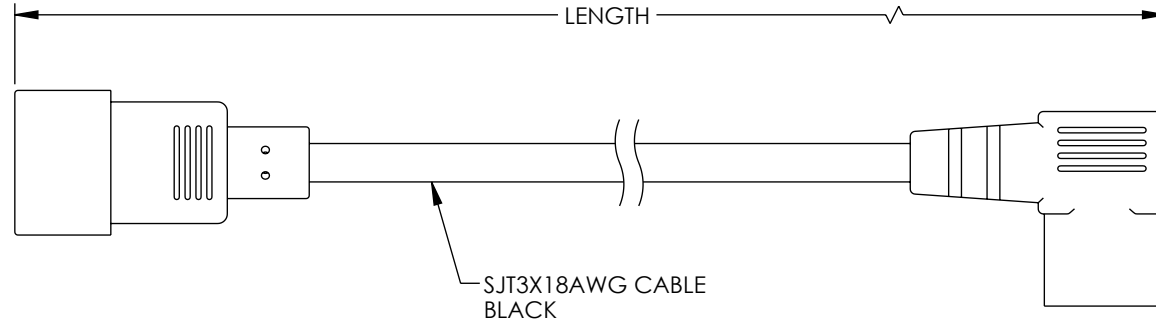

THE INFORMATION CONTAINED IN THIS DRAWING IS THE SOLE PROPERTY OF TRANSTECTOR, INC.. ANY REPRODUCTION IN PART OR WHOLE WITHOUT THE WRITTEN PERMISSION OF TRANSTECTOR, INC. IS PROHIBITED.

REVISION					
ZONE	REV	DESCRIPTION	DATE	CHANGED BY	APPROVED
	A	INITIAL RELEASE	04/19/2023	KGLEBOVA	GUTTADAURO

C14 PLUG
EN60320
CONNECTOR
BLACK

MODEL NO.	LENGTH +/-2%
TTA00023-3F	3.0 FEET
TTA00023-6F	6.0 FEET
TTA00023-10F	10.0 FEET

C13 PLUG
EN60320
RIGHT ANGLE
CONNECTOR
BLACK

NOTES:

1. APPROVALS: UL / CSA OR cUL
2. RATING: 10A / 250V
3. CABLE ASSEMBLY SHALL BE TESTED FOR CONTINUITY.
4. CABLE ASSEMBLY SHALL BE INDIVIDUALLY PACKAGED.

UNLESS OTHERWISE SPECIFIED, DIMENSIONS ARE IN INCHES [mm] OVERALL CABLE LENGTH TOLERANCE: ≤12 [305] = +1 [25] / -0 >12 [305] ≤60 [1524] = +2 [51] / -0 >60 [1524] ≤120 [3048] = +4 [102] / -0 >120 [3048] ≤300 [7620] = +6 [152] / -0 >300 [7620] = +5% / -0 ALL OTHER DIMENSIONAL TOLERANCES: .X = ± .2 [5] FRACTIONS ± 1/32 .XX = ± .02 [.5] ANGLES ± 1° .XXX = ± .005 [.13]	APPROVALS	DATE	 an INFINIT® brand 10701 Airport Road, Hayden, ID 83835 Phone: 1.208.635.6400 Fax: 1.208.955.2041	
	DRAWN BY KGLEBOVA CHECKED BY GUTTADAURO APPROVED BY GUTTADAURO	04/06/2023 04/10/2023 04/12/2023		CATEGORY POWER PRODUCTS
THIRD-ANGLE PROJECTION 	CONFIGURATION DETAILS OF UNDIMENSIONED FEATURES MAY VARY COLOR VARIATIONS MAY OCCUR	PRODUCT DESCRIPTION CPU/PDU POWER CORD - C14 TO C13 RIGHT ANGLE - 10 Amp	SCALE: NONE CAD FILE: Hta00023.SLDDRW SHEET 1 OF 1	
	SIZE A	CAGE CODE 30992	ITEM NO. TTA00023	REV. A