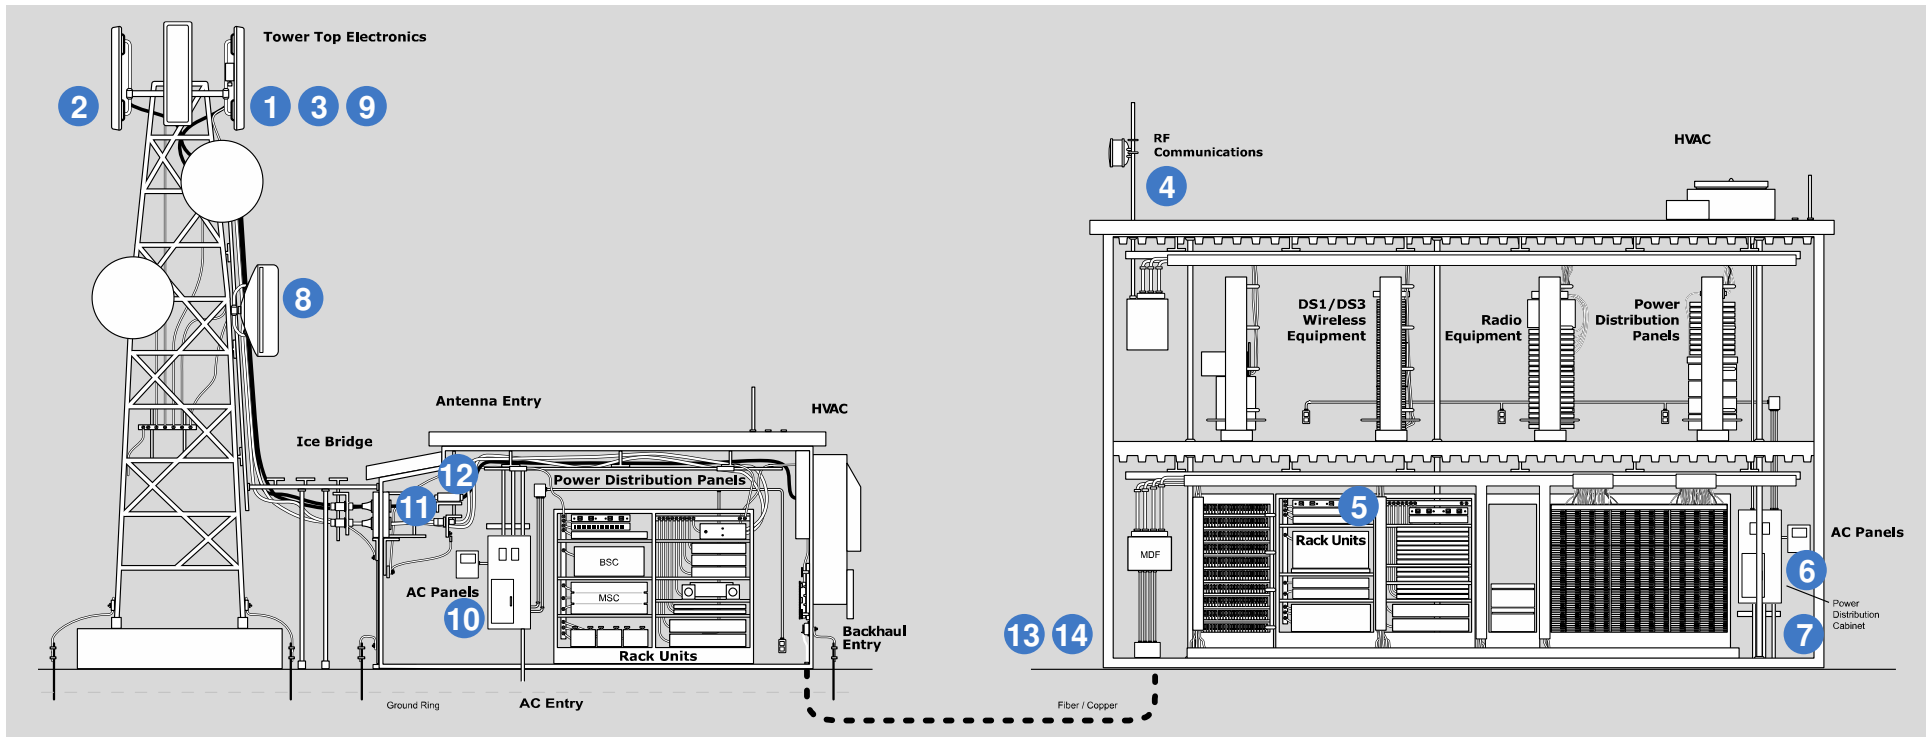

Telecommunications

Cellular Backhaul Solutions

1 RF-TSX

2 TMA-TMA2104

3 Data-ALPU Fit

4 RF-GX Series

5 Data-CPX

6 AC-APEX

7 PPC Cabinet

8 Backhaul Antenna- Parabolic

9 DC-DCOD

10 AC-SP Series

11 Combiner- DBC Series

12 RF Filter- TX/RX

13 PIM Analyzer- iPA

14 Sweep Test- IVA